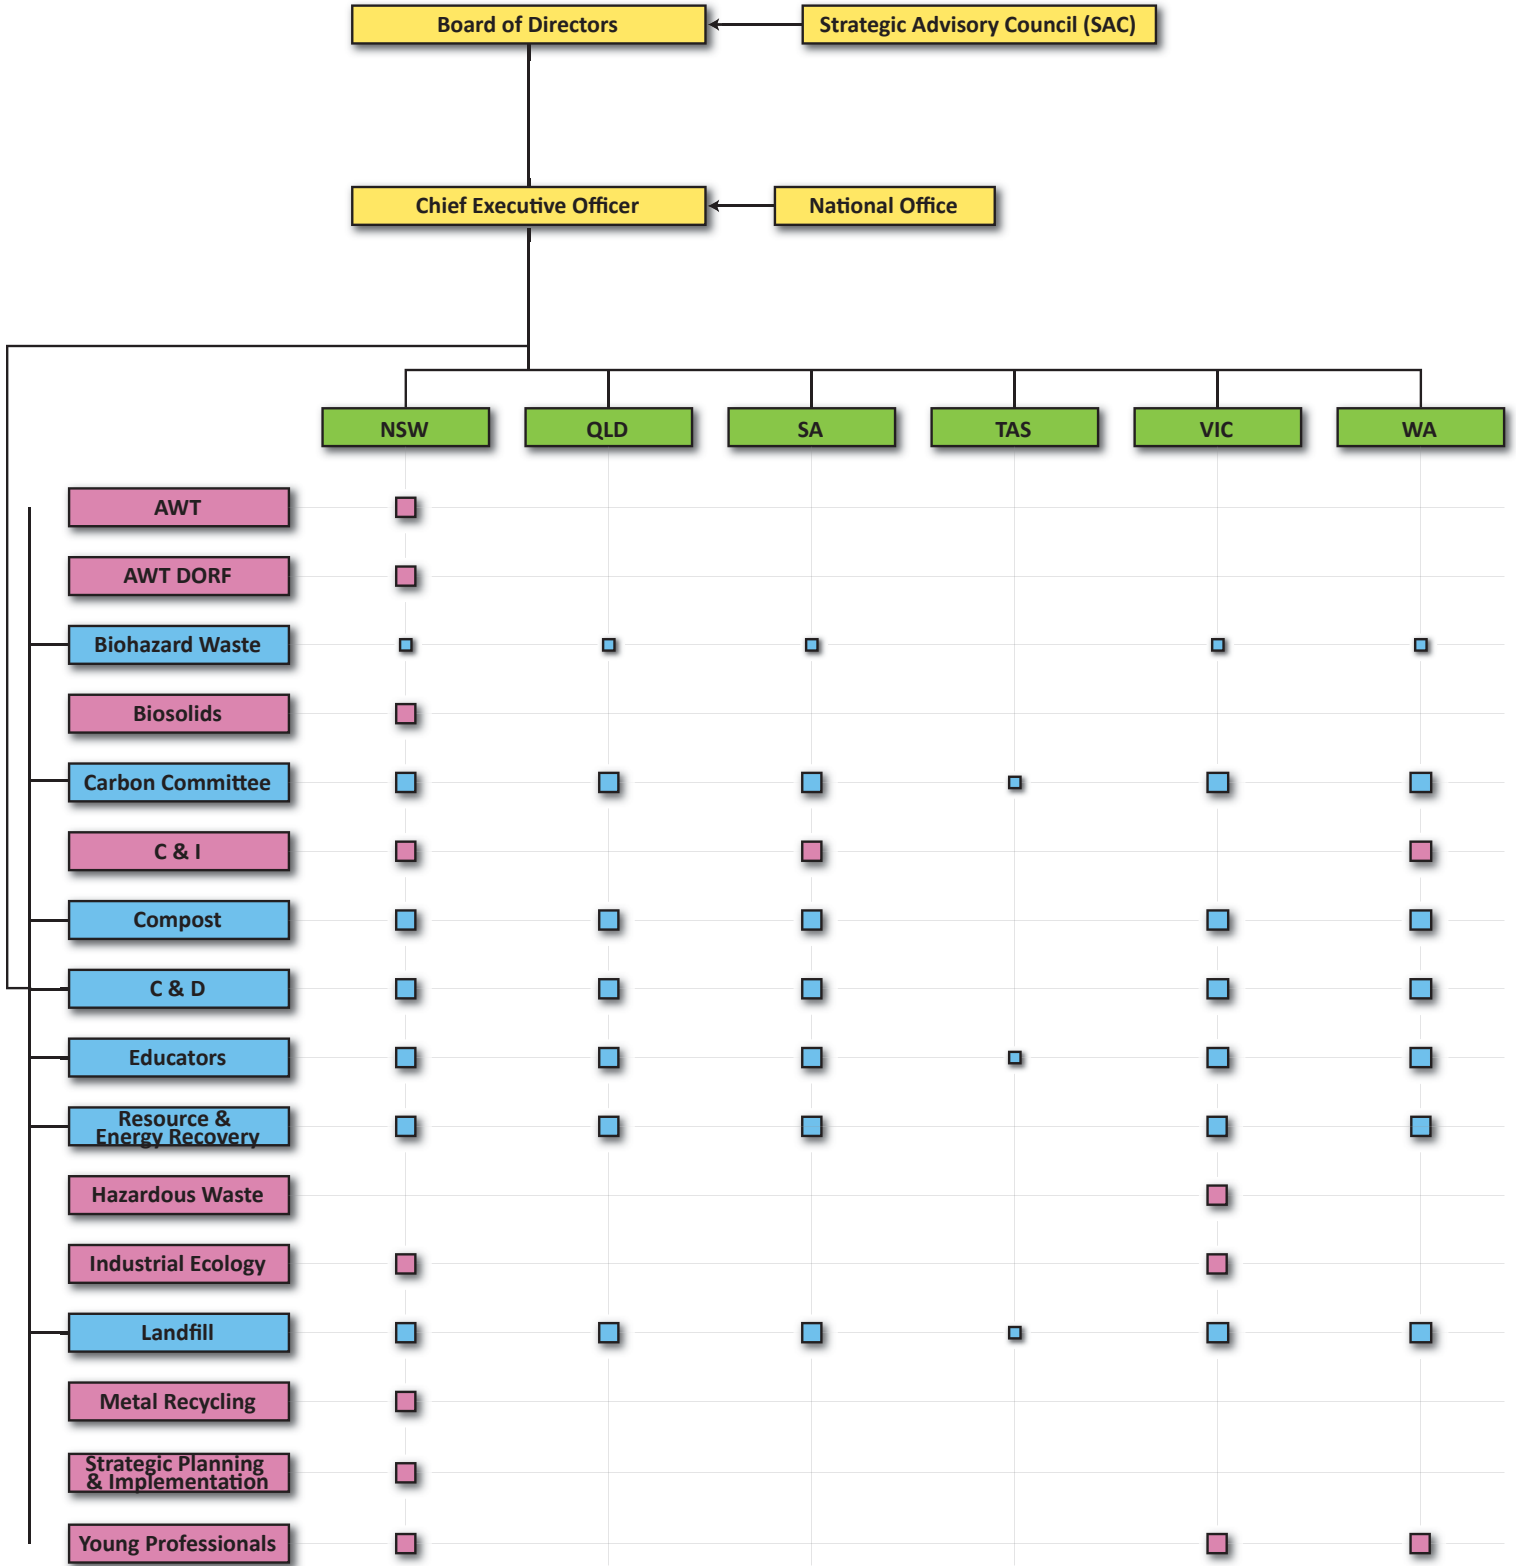

ORGANISATION STRUCTURE

- Working Group of a National Division
- Working Group of a State Branch
- State Branch Convenor as part of a National Division